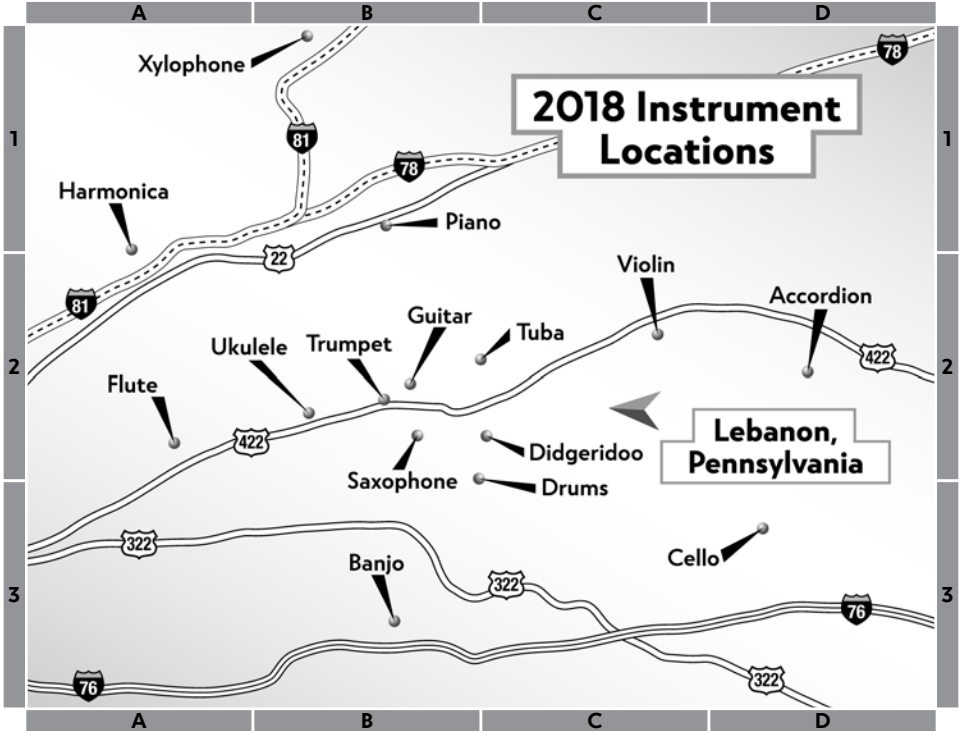

# POST LOCATIONS

PG.	INSTRUMENT	PARK LOCATION	MAP
3	Accordion	White Swan Park (Millcreek Township)	D2
4	Banjo	Clarence Schock Memorial Park	B3
5	Cello	Middle Creek Wildlife Management Area	D3
6	Didgeridoo	South Hills Park (South Lebanon Township)	C2
7	Drums	Lebanon Valley Rail Trail - Expo Center	B2
8	Flute	North Londonderry Township Trails	A2
9	Guitar	Union Canal Tunnel Park	B2
10	Harmonica	Memorial Lake State Park	A1
11	Piano	North Mill Street Park (Swatara Township)	B1
12	Saxophone	Snitz Creek Park	B2
13	Trumpet	Cleona Community Park	B2
14	Tuba	Stoever's Dam Park (Lebanon City)	B2
15	Ukulele	Lebanon Valley College (Anville Township)	B2
16	Violin	Myerstown Recreation Area	C2
17	Xylophone	Swatara State Park (Union Township)	B1

Driving directions to parks can be found beginning on page 18.