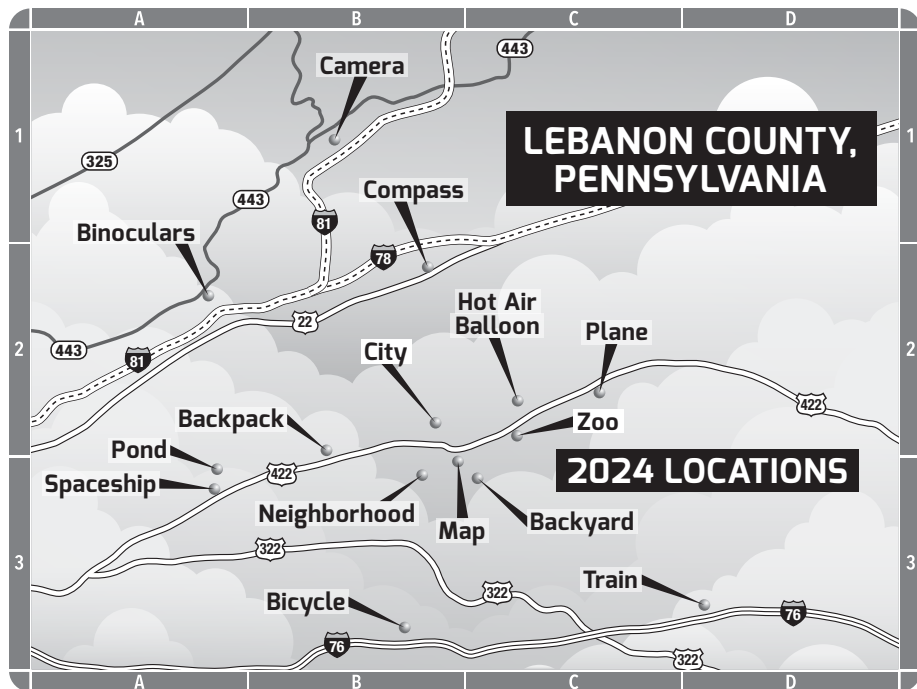

# PORTAL LOCATIONS

PG.	PORTAL	PARK LOCATION	MAP
3	Backpack	Lebanon Valley College	B2
4	Backyard	South Hills Park	C3
5	Bicycle	Clarence Schock Memorial Park	B3
6	Binoculars	Memorial Lake State Park - Upper Road	A2
7	Camera	Swatara State Park - State Park Lane	B1
8	City	Coleman Memorial Park	B2
9	Compass	Northern Lebanon School District Fitness Trail	B2
10	Hot Air Balloon	Lenni Lenape Park	C2
11	Map	Lebanon Valley Rail Trail - 8th Street Trailhead	B3
12	Neighborhood	Snitz Creek Park	B3
13	Plane	Fairlane Avenue Park	C2
14	Pond	North Londonderry Township Trails	A3
15	Spaceship	Memorial Park	A3
16	Train	Middle Creek Wildlife Management Area	D3
17	Zoo	Ironwood Park	C2

Driving directions to parks can be found on pages 18 and 19.